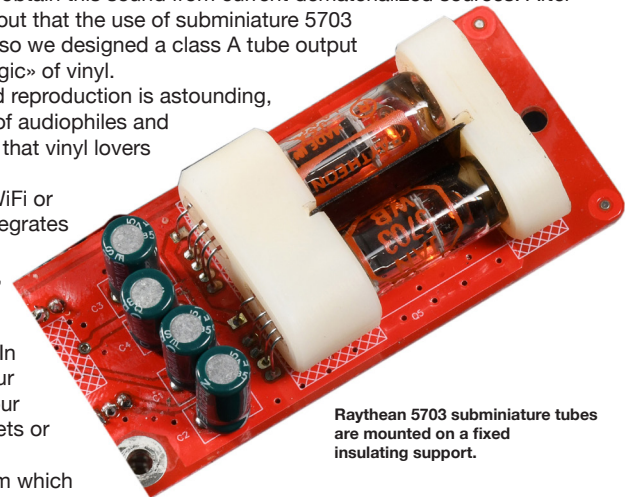

Raytheon 5703 subminiature tubes are mounted on a fixed insulating support.

The Advance Playstream application for controlling the WTX-StreamTubes is available for download free of charge from the AppStore (iOS) and GooglePlay store (Android).